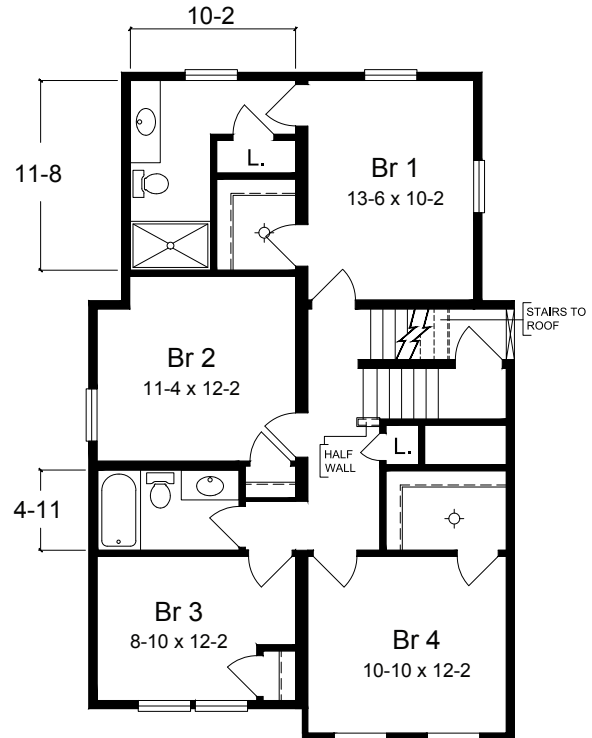

Ocean Grove

A traditional floor plan gives you all the room you need for family gatherings or entertaining guests. Hey, lets all meet on the roof top deck to watch the sunset! Consult your builder or sales professional to determine which features shown on the renderings exceed standard Simplex specifications.

FIRST FLOOR

22'-0" / 26'-0" x 41'-0"

SECOND FLOOR

1976 sq. ft.