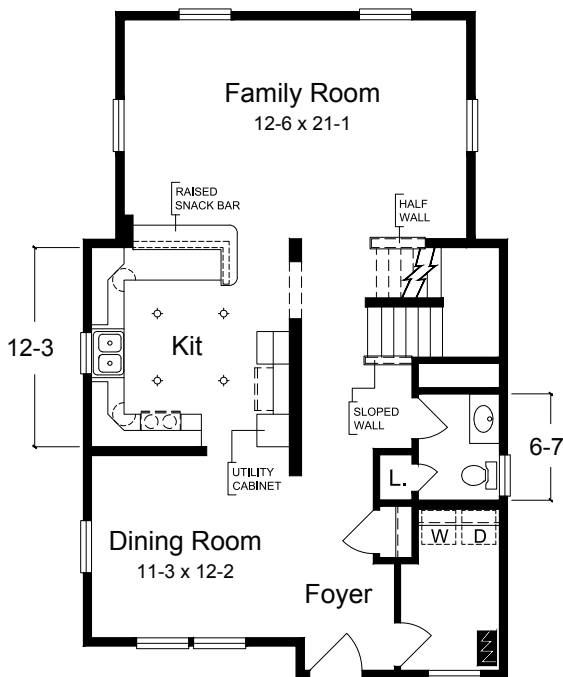

Ocean Grove

A traditional floor plan gives you all the room you need for family gatherings or entertaining guests. Hey, lets all meet on the roof top deck to watch the sunset! Consult your builder or sales professional to determine which features shown on the renderings exceed standard Simplex specifications.

FIRST FLOOR

22'-0" / 26'-0" x 41'-0"

SECOND FLOOR

1976 sq. ft.