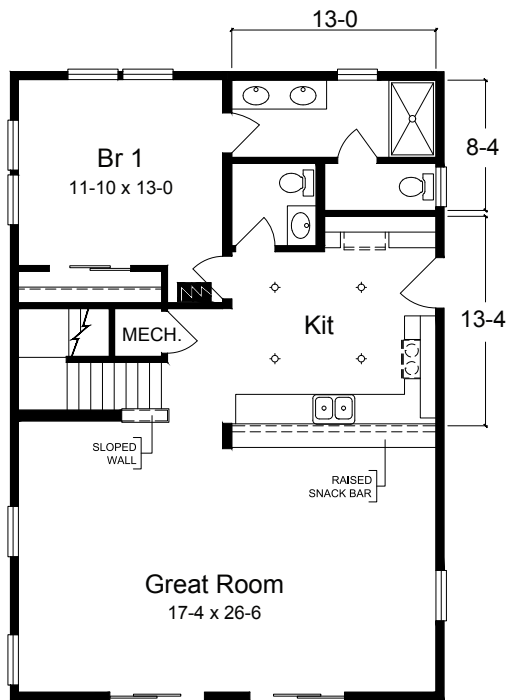

Long Beach

A great room that opens to a spacious kitchen featuring an elevated bar that gives the Long Beach a spacious feel. Four bedrooms and 4 ½ baths provides your guests with comfort and convenience. Consult your builder or sales professional to determine which features shown on the renderings exceed standard Simplex specifications.

FIRST FLOOR

SECOND FLOOR

27'-6" x 40'-0"

2050 sq. ft.