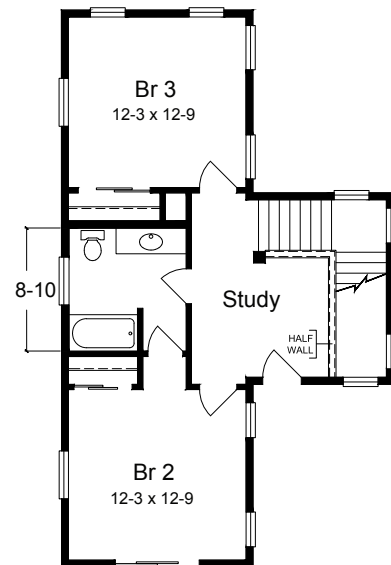

Bay Head II

The Bay Head II is a companion home to the Bay Head I, featuring second floor bedrooms and study for guest's privacy. The first floor boasts a master suite for comfort and convenience. Consult your builder or sales professional to determine which features shown on the renderings exceed standard Simplex specifications.

FIRST FLOOR

SECOND FLOOR

23'-9" x 40'-0" / 57'-0"
1611 sq. ft.