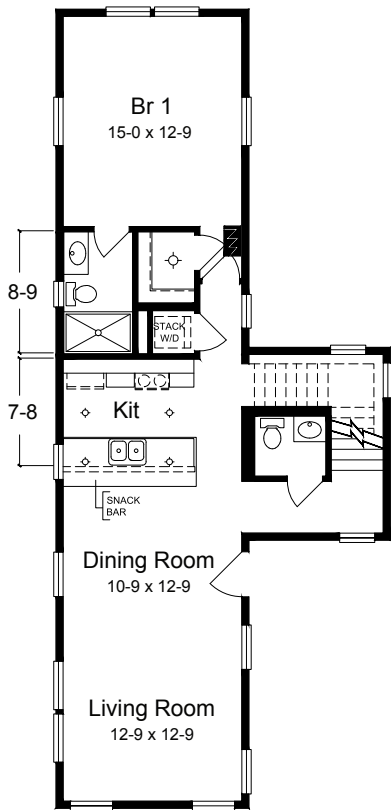

Bay Head II

The Bay Head II is a companion home to the Bay Head I, featuring second floor bedrooms and study for guest's privacy. The first floor boasts a master suite for comfort and convenience. Consult your builder or sales professional to determine which features shown on the renderings exceed standard Simplex specifications.

FIRST FLOOR

SECOND FLOOR

23'-9" x 40'-0" / 57'-0"
1611 sq. ft.