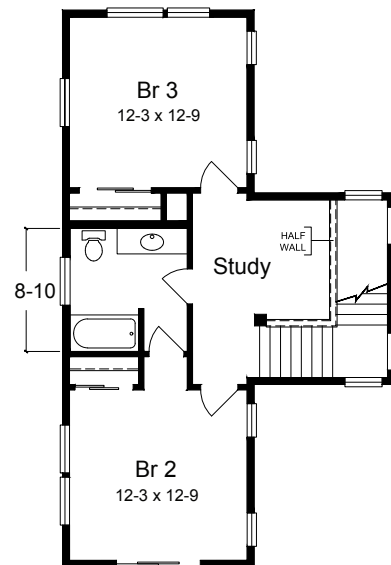

Bay Head I

An open floor plan allows all the space needed for unforgettable gatherings and entertaining. Windows galore will give you great views in all directions. Consult your builder or sales professional to determine which features shown on the renderings exceed standard Simplex specifications.

FIRST FLOOR

SECOND FLOOR

23'-9" x 40'-0" / 57'-0"
1611 sq. ft.