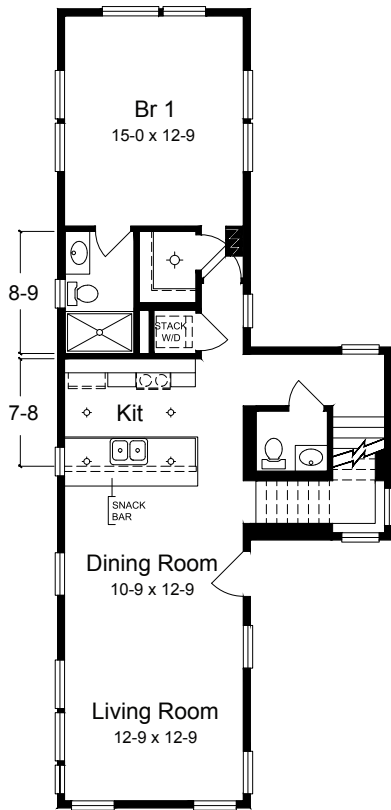

Bay Head I

An open floor plan allows all the space needed for unforgettable gatherings and entertaining. Windows galore will give you great views in all directions. Consult your builder or sales professional to determine which features shown on the renderings exceed standard Simplex specifications.

FIRST FLOOR

SECOND FLOOR

23'-9" x 40'-0" / 57'-0"
1611 sq. ft.